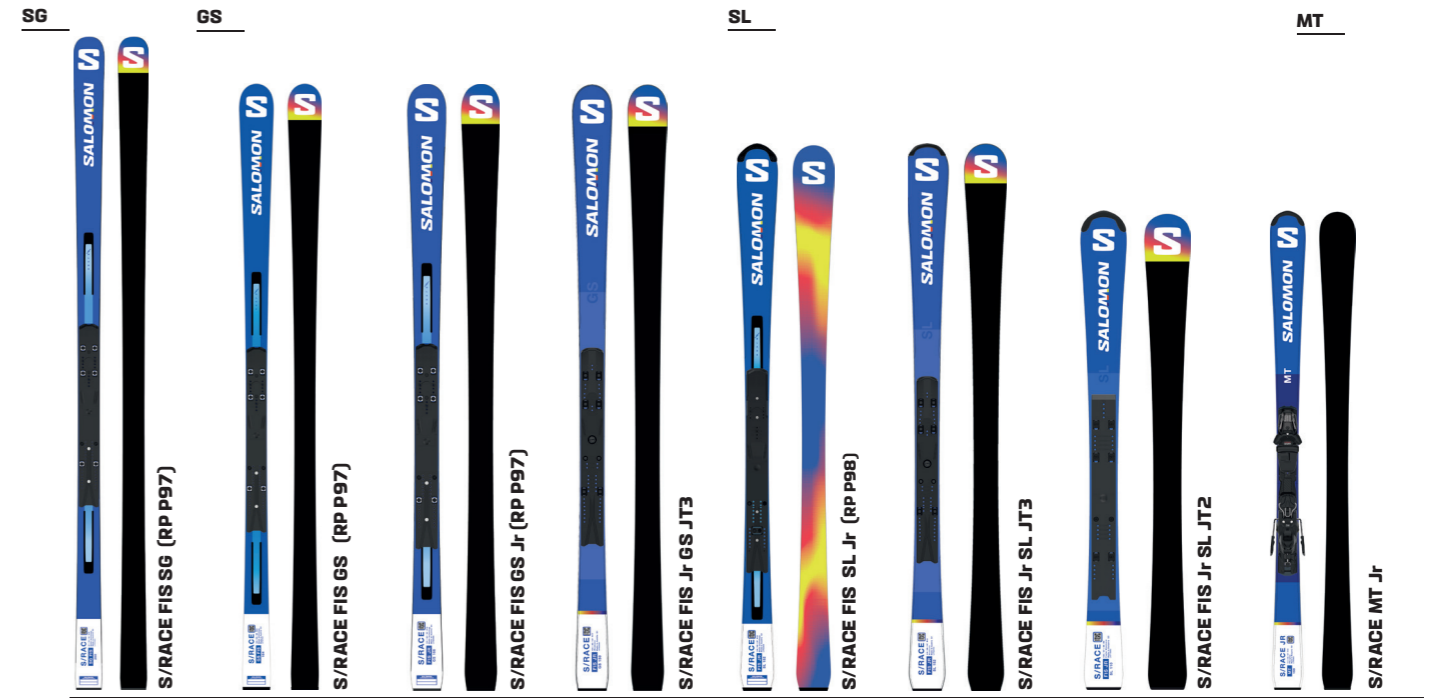

MODEL	REF.	COMPATIBILITY	LENGTH (cm)	TIP (mm)	WAIST (mm)	TAIL (mm)	RADIUS (m)	PRICE
SUPER G	S/RACE FIS SG 200 35m (RP P97)	L47591400·	ICON	200	97	65	81	35	
	S/RACE FIS SG 192 35m (RP P97)	L47592600·	ICON	192	98	65	82	35	
	S/RACE FIS SG 185 30m (RP P97)	L47593000·	ICON	185	99	65	82	30	
	S/RACE FIS GS 187 27m (RP P97)	L47591000·	ICON	187	103	65	82	27	
	S/RACE FIS GS 184 25m (RP P97)	L47507500·	ICON	184	104	65	85	25	
	S/RACE FIS GS 180 24m (RP P97)	L47620700·							
	S/RACE FIS GS 180 24m (RP P97 and Icon RS 12)	L47691400·	ICON	180	104	65	85	24	
	S/RACE FIS GS 173 20m (RP P97)	L47620800·							
	S/RACE FIS GS 173 20m (RP P97 and Icon RS 12)	L47691700·	ICON	173	105	65	87	20	
GIANT SLALOM	S/RACE FIS GS Jr 166 (RP P97) NEW	L47884900·							
	S/RACE FIS GS Jr 166 (RP P97 and Icon RS 12) NEW	L47910900·	ICON	166	106	65	88	18	
	S/RACE FIS GS Jr 159 (RP P97)	L47622200·							
	S/RACE FIS GS Jr 159 (RP P97 and Icon 10)	L47921100·	ICON	159	105	65	87	17	
	S/RACE FIS Jr GS (JT3)	L47622500·							
	S/RACE FIS Jr GS (JT3 and Icon 10 - 152)	L47921600·	ICON	159	105	65	87	17	
				152	103		85	17	
	S/RACE FIS Jr GS (JT3)	L47622600·							
	S/RACE FIS Jr GS (JT3)	L47622600·	ICON	145	102		85	15	
	S/RACE FIS Jr GS (JT3 and Icon 10 - 138/145)	L47693200·							
			138	100	65	83	14		
			131	98		81	14		
S/RACE FIS Jr GS (JT3 and L7 - 124/131)	L47693300·	L7	124	96		79	14		
SLALOM	S/RACE FIS SL 155 (RP P98)	L47591200·	ICON	155	113	65	98	12	
	S/RACE FIS SL Jr 152 (RP P98)	L47622300·							
	S/RACE FIS SL Jr 152 (RP P98 and Icon RS12)	L47706000·	ICON	152	116	65	97	12	
	S/RACE FIS Jr SL (JT3)	L47622700·							
	S/RACE FIS Jr SL (JT3 and Icon 10)	L47690800·	ICON	152	116	65	97	12	
				145	113		94	11	
	S/RACE FIS Jr SL (JT3)	L47622800·							
	S/RACE FIS Jr SL (JT3 and Icon 10 - 131/138)	L47691000·	ICON	138	109		91	10	
				131	107	64	90	10	
	S/RACE FIS Jr SL (JT3 and L7 - 124)	L47691200·	L7	124	106		88	9	
MULTI TURNS	S/RACE FIS SL Jr (JT2)	L47715900·							
	S/RACE FIS SL Jr (JT2 and L7)	L47720900·	L7	110	108	67	89	8	
				120	109	67	91	9	
	S/RACE MT Jr (EASYTRAK)	L47657900·	M10 GW	140	112	68	95	11	
				150	114	68	97	12	
				160	115	68	99	13	
				110	108	67	89	8	
	S/RACE MT Jr (JUNI OTRAK)	L47659500·	L6 GW	120	109	67	91	9	
			130	111	67	93	10		
			140	112	68	95	11