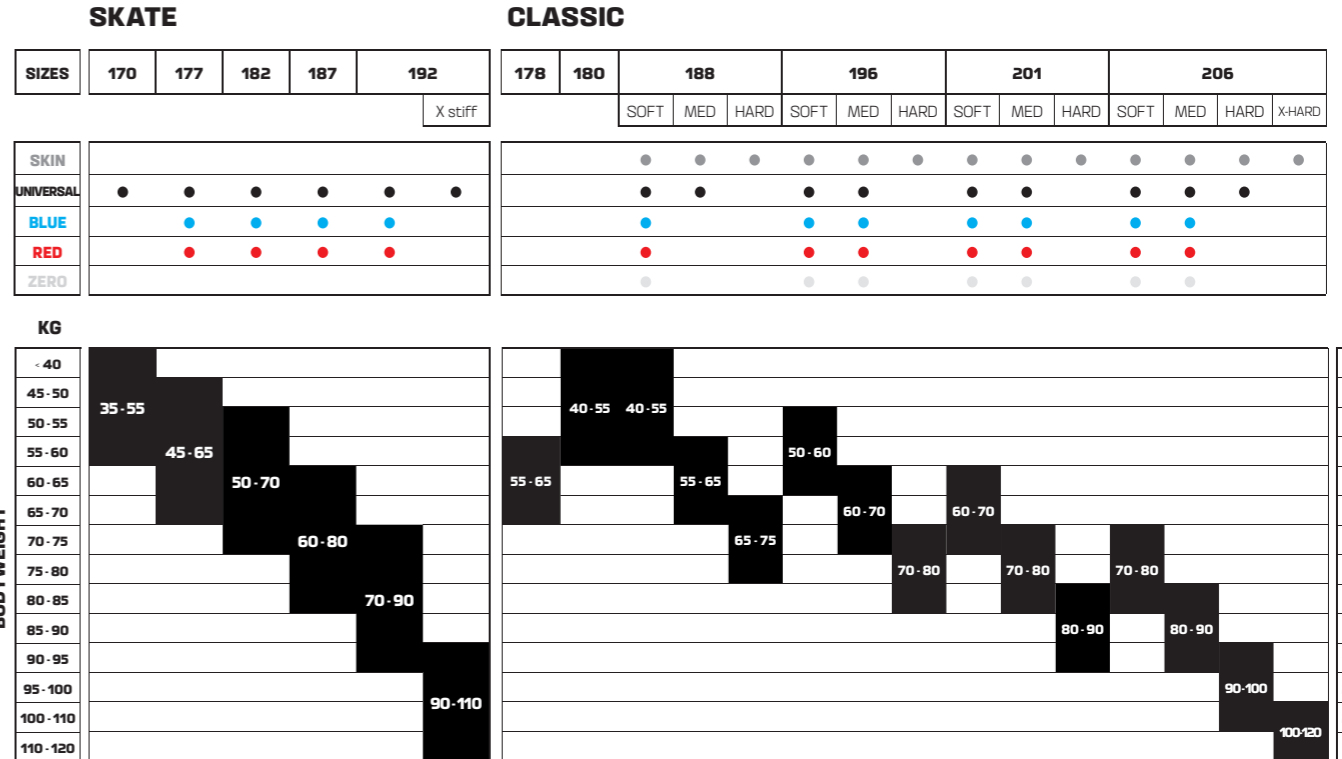

MODEL	REF.	SIZES (cm)	PRICE
S/LAB CARBON CLICK JUNIOR	L47665800+	From 110 to 140 (every 5 cm)	

BODYWEIGHT CHART - Junior

Models: S/MAX eSKIN JUNIOR

SIZES		125	135	145	155	165	175
BODYWEIGHT	KG	15-20	15-25				
	20-25		20-30				
	25-30			25-35			
	30-35				30-40		
	35-40					40-50	
	40-45						40-50
	45-50						
LBS	33-44						
44-55							
55-66							
66-77							
77-88							
88-99							
99-110							