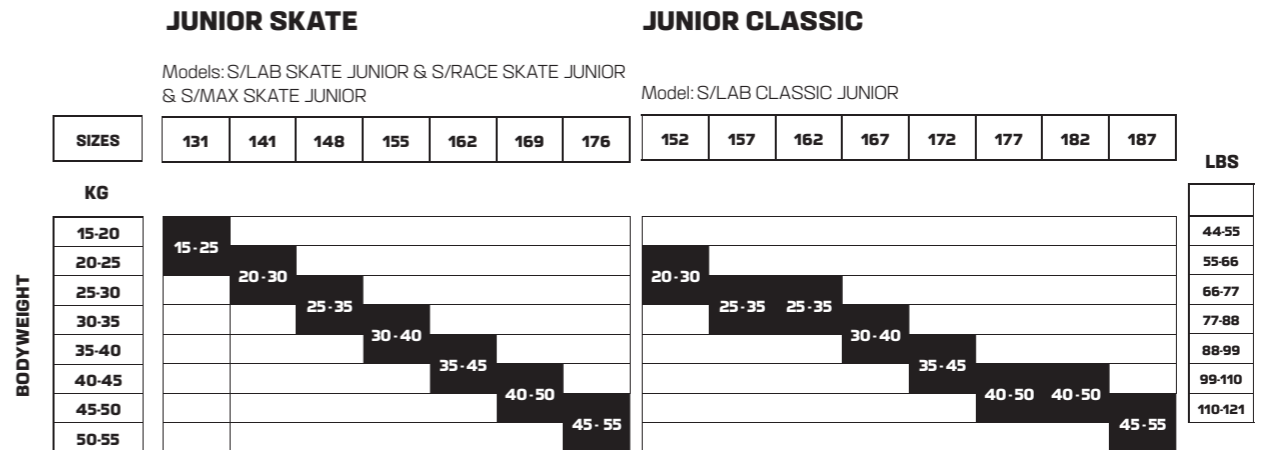

MODEL	REF.	SIZES (cm)	PRICE
S/LAB CARBON CLICK JUNIOR	L47665800+	From 110 to 140 (every 5 cm)	

BODYWEIGHT CHART - Junior

Models: S/MAX eSKIN JUNIOR

SIZES		125	135	145	155	165	175
BODYWEIGHT	KG	15-20	15-25				
	20-25		20-30				
	25-30			25-35			
	30-35				30-40		
	35-40					40-50	
	40-45						40-50
	45-50						
LBS	33-44						
44-55							
55-66							
66-77							
77-88							
88-99							
99-110							