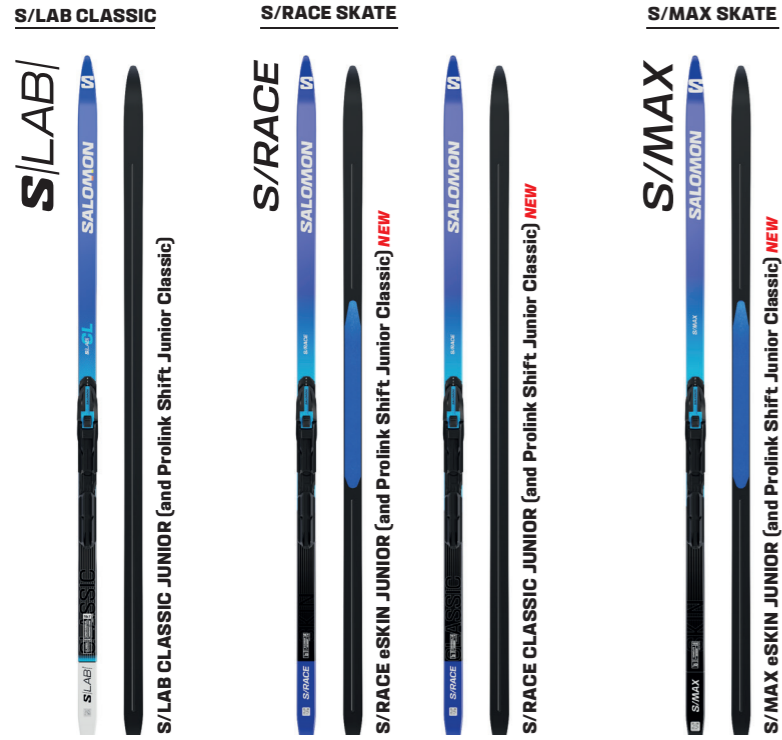

MODEL	REF.	SIZES (cm)	PRICE
S/LAB SKATE JUNIOR (and Prolink Shift Junior Skate)	L49254100•	155 162 169 176	
S/RACE SKATE JUNIOR (and Prolink Shift Junior Skate)	L49253500•	131 141 148 155 162 169 176	
S/MAX SKATE JUNIOR (and Prolink Shift Junior Skate)	L49253600•	131 141 148 155 162 169 176	

BINDING SKATING - Junior |

PROLINK SHIFT JUNIOR SKATE
L47051400•

PROLINK RACE JUNIOR SK
L47051400•

MODEL	REF.	MOUNTING	PRICE
PROLINK SHIFT JUNIOR SKATE	L47646200•	Shift plate	
PROLINK RACE JUNIOR SKATE	L47051400•	Screwed/Rollerski	

RACING BOOTS - Junior |

S/LAB SKATE JUNIOR
L47030800•

S/LAB SKIATHLON JUNIOR
L47030900•

S/LAB CLASSIC JUNIOR
L47031000•

S/RACE SKIATHLON JUNIOR
L47849100• **NEW**

MODEL	REF.	SIZES (UK)	NORM	PRICE
S/LAB SKATE JUNIOR	L47030800•	2.5-8	Prolink	
S/LAB SKIATHLON JUNIOR	L47030900•	2.5-8	Prolink	
S/LAB CLASSIC JUNIOR	L47031000•	2.5-8	Prolink	
S/RACE SKIATHLON JUNIOR NEW	L47849100•	1-8	Prolink	

MODEL	REF.	SIZES (cm)	PRICE
S/LAB CLASSIC JUNIOR (and Prolink Shift Junior Classic)	L49255400+	157 167 177 187	
S/RACE eSKIN JUNIOR (and Prolink Shift Junior Classic) NEW	L47939100+	137 147 157 167 177 187	
S/RACE CLASSIC JUNIOR (and Prolink Shift Junior Classic) NEW	L47939200+	137 147 157 167 177 187	
S/MAX eSKIN JUNIOR (and Prolink Shift Junior Classic) NEW	L47939300+	127 137 147 157 167 177	