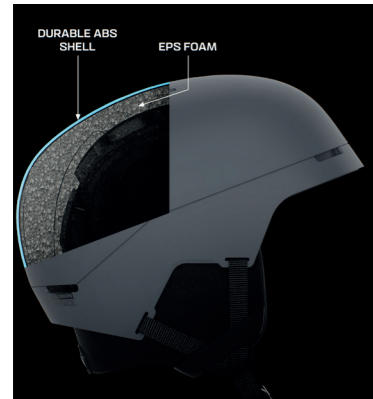

1 CONSTRUCTIONS

Injected ABS

› ROBUSTNESS AND DURABILITY

Made from a single injection of ABS beads, this construction delivers high durability, shock absorption, impact deflection and resistance to penetration.