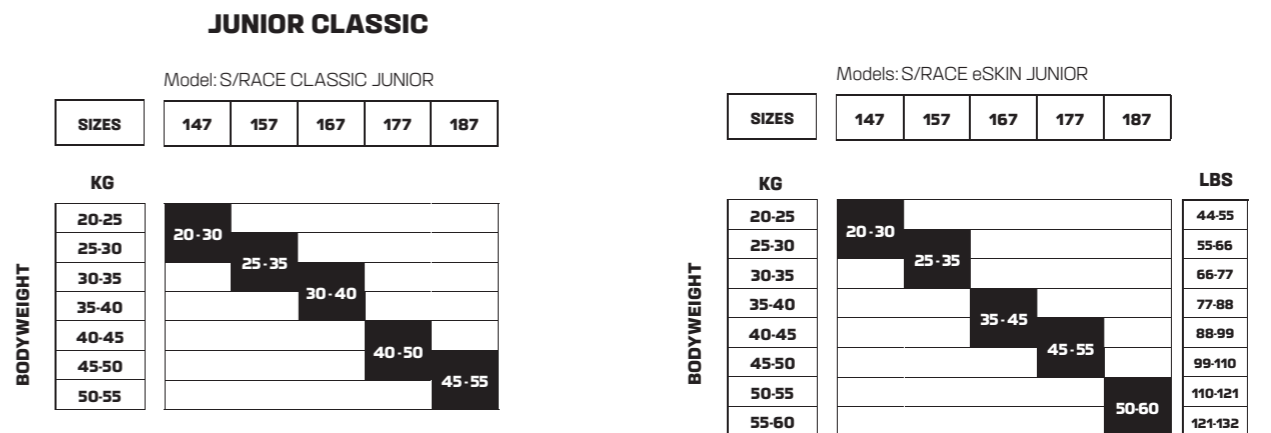

MODEL	REF.	SIZES (cm)	PRICE
S/LAB CARBON CLICK JUNIOR	L47665800+	From 110 to 140 (every 5 cm)	

BODYWEIGHT CHART - Junior

Models: S/MAX eSKIN JUNIOR

SIZES		125	135	145	155	165	175
BODYWEIGHT	KG	15-20	15-25				
	20-25		20-30				
	25-30			25-35			
	30-35				30-40		
	35-40					40-50	
	40-45						40-50
	45-50						
LBS	33-44						
44-55							
55-66							
66-77							
77-88							
88-99							
99-110							