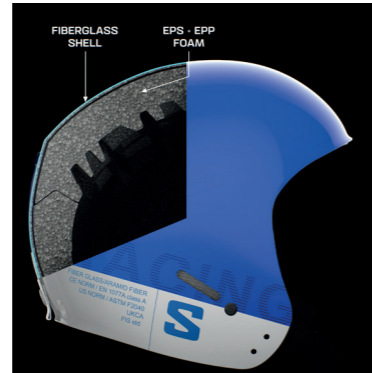

Fiberglass

› RACING COMPLIANCE

Certified to FIS RH 2013 standards, these helmets can be used in GS, SG and DH ski races. The construction features a multi-impact EPS and EPP liner and a durable fiberglass shell. Available only on our S/Race model.