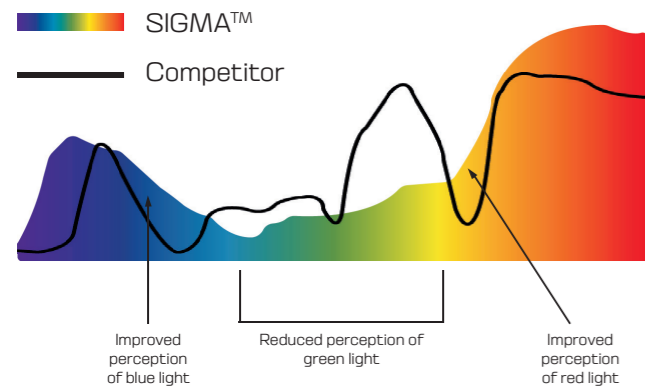

SIGMA

Sigma™ is Salomon's innovative lens solution that significantly amplifies color contrast on snow, enabling the eye to instantly read terrain variations.

A high-contrast lens cannot perform at its best in all types of environments. That's why Salomon's Sigma™ lens was specifically developed to better interpret snowy terrain.

The eye is made up of blue, green and red cones that detect different colors of light. But in a snowy environment, white light reflected from the snowy triggers all three cones and makes it hard to see detail.

Sigma™ lenses reduce the green light in the middle of the spectrum, therefore boosting the blue and red light transmitted. It offers less confusion between these 2 colors, so the snow appears sharper, with more clarity and detail.

Available in category 3, 2, 1 and photochromic 1 to 3, Sigma™ lenses are the perfect solution for premium vision whatever the light conditions.