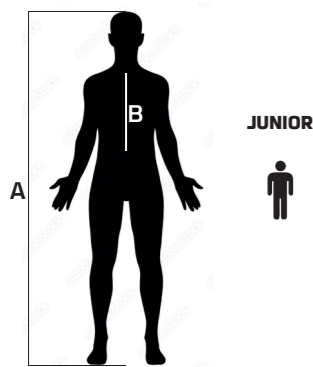

HOW TO CHOOSE YOUR BACK PROTECTOR SIZE ?

FIND THE RIGHT SIZE

	JS		JM		JL		JXL	
	cm	feet/inch	cm	feet/inch	cm	feet/inch	cm	feet/inch
A	117-128	3'9" - 4'2"	129-140	4'2" - 4'7"	140-152	4'7" - 5'1"	153-164	5'1" - 5'4"
B	28-31	11" - 12 1/4"	31-34	12 1/4" - 13 1/2"	34-37	13 1/2" - 14 1/2"	37-40	14 1/2" - 15 1/2"