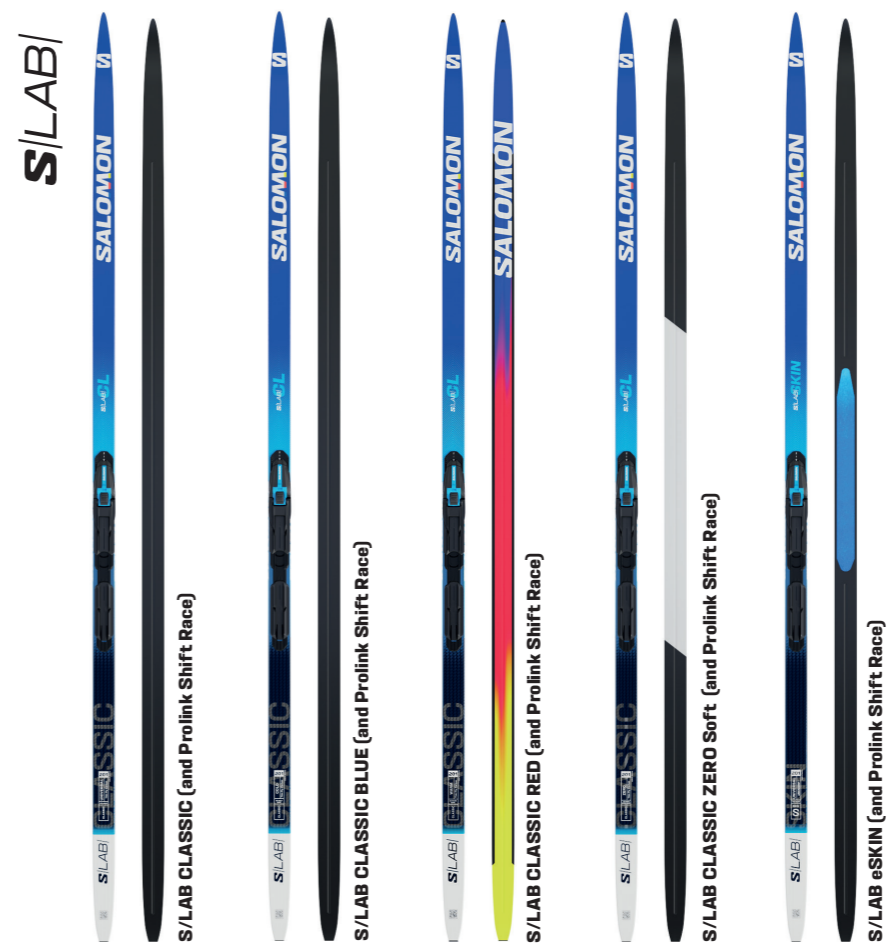

S/LAB CLASSIC

	MODEL	REF.	SNOW CONDITIONS	SIZE (cm)	PRICE
	S/LAB CLASSIC Stiff (and Prolink Shift Race)	L49254600+	Universal snow	201 | 206	
	S/LAB CLASSIC Med (and Prolink Shift Race)	L49254700+	Universal snow	188 | 196 | 201 | 206	
S/LAB CLASSIC	S/LAB CLASSIC Soft (and Prolink Shift Race)	L49254800+	Universal snow	188 | 196 | 201 | 206	
	S/LAB CLASSIC BLUE Med (and Prolink Shift Race)	L49254900+	Cold snow	196 | 201 | 206	
	S/LAB CLASSIC BLUE Soft (and Prolink Shift Race)	L49255000+	Cold snow	188 | 196 | 201 | 206	
	S/LAB CLASSIC RED Med (and Prolink Shift Race)	L49255100+	Warm or wet snow	196 | 201 | 206	
	S/LAB CLASSIC RED Soft (and Prolink Shift Race)	L49255200+	Warm or wet snow	188 | 196 | 201 | 206	
	S/LAB CLASSIC ZERO Soft (and Prolink Shift Race)	L49255300+	Universal snow	196 | 201 | 206	
S/LAB eSKIN	S/LAB eSKIN X-Stiff (and Prolink Shift Race)	L49254200+	Universal snow	206	
	S/LAB eSKIN Stiff (and Prolink Shift Race)	L49254300+	Universal snow	188 | 196 | 201 | 206	
	S/LAB eSKIN Med (and Prolink Shift Race)	L49254400+	Universal snow	188 | 196 | 201 | 206	
	S/LAB eSKIN Soft (and Prolink Shift Race)	L49254500+	Universal snow	188 | 196 | 201 | 206