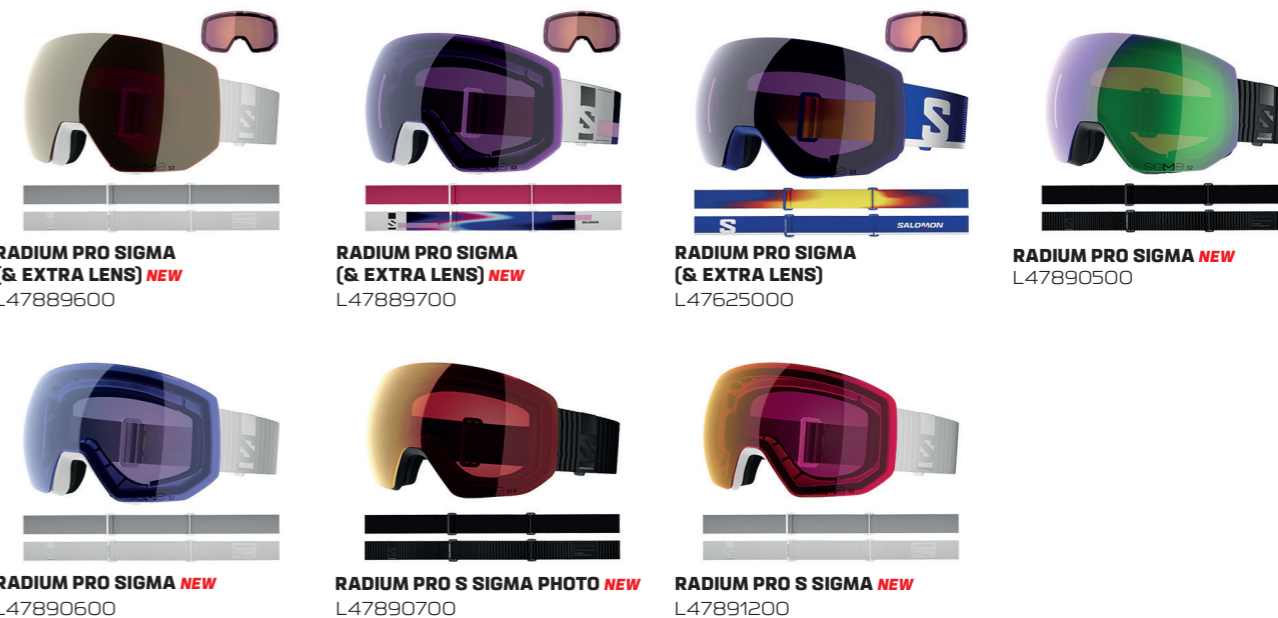

MODEL	REF.	COLOR	SIZES	LENS	WEATHER	VLT (%)	FEATURES	PRICE
RADIUM PRO SIGMA (& EXTRA LENS)	L47889600 NEW	White		Sigma Black Gold Cat.3 + Sigma Light Blue Cat.1		11		
	L47889700 NEW	White Addikt	L to M	Sigma Sky Blue Cat.3 + Sigma Light Blue Cat.1		13		
	L47625000	Race Blue		Sigma Sky Blue Cat.3 + Sigma Light Blue Cat.1		13	Custom ID fit Tri layer face foam Silicon strap Made with recycled yarns OTG friendly	
RADIUM PRO SIGMA	L47890500 NEW	Black		Sigma Emerald Cat.2		23	Mechanical lens interchangeability	
	L47890600 NEW	White	L to M	Sigma Ice Blue Cat.2		27	Sold with thermoformed box Goggles bag included	
RADIUM PRO S SIGMA PHOTO	L47890700 NEW	Black	S	Sigma Photo Poppy Red Cat.1-3		13-55		
RADIUM PRO S SIGMA	L47891200 NEW	White	S	Sigma Poppy Red Cat.2		20